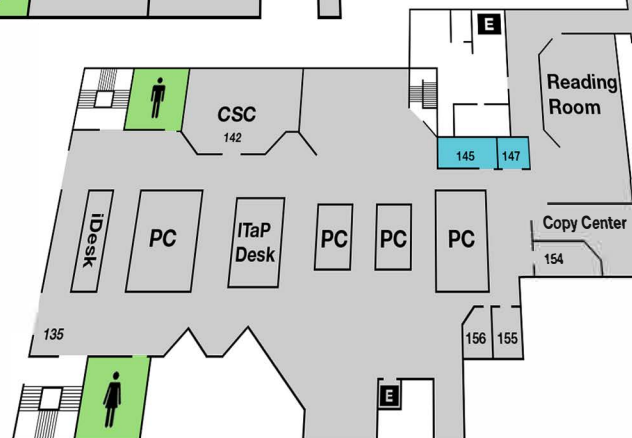

HSSE LIBRARY 3D MAP

	Study Rooms
	InterLibrary Loan (ILL)
	Bathrooms
	Elevators

Fourth Floor
956.9 - 999

5th Level
809 - 999

Third Floor
500 - 956.8

4th Level
400 - 808

3rd Level
330 - 399

Second Floor
A - Z
001 - 499

2nd Level
052 - 329

Main Floor

1st Level
001 - 052
Govt. Documents